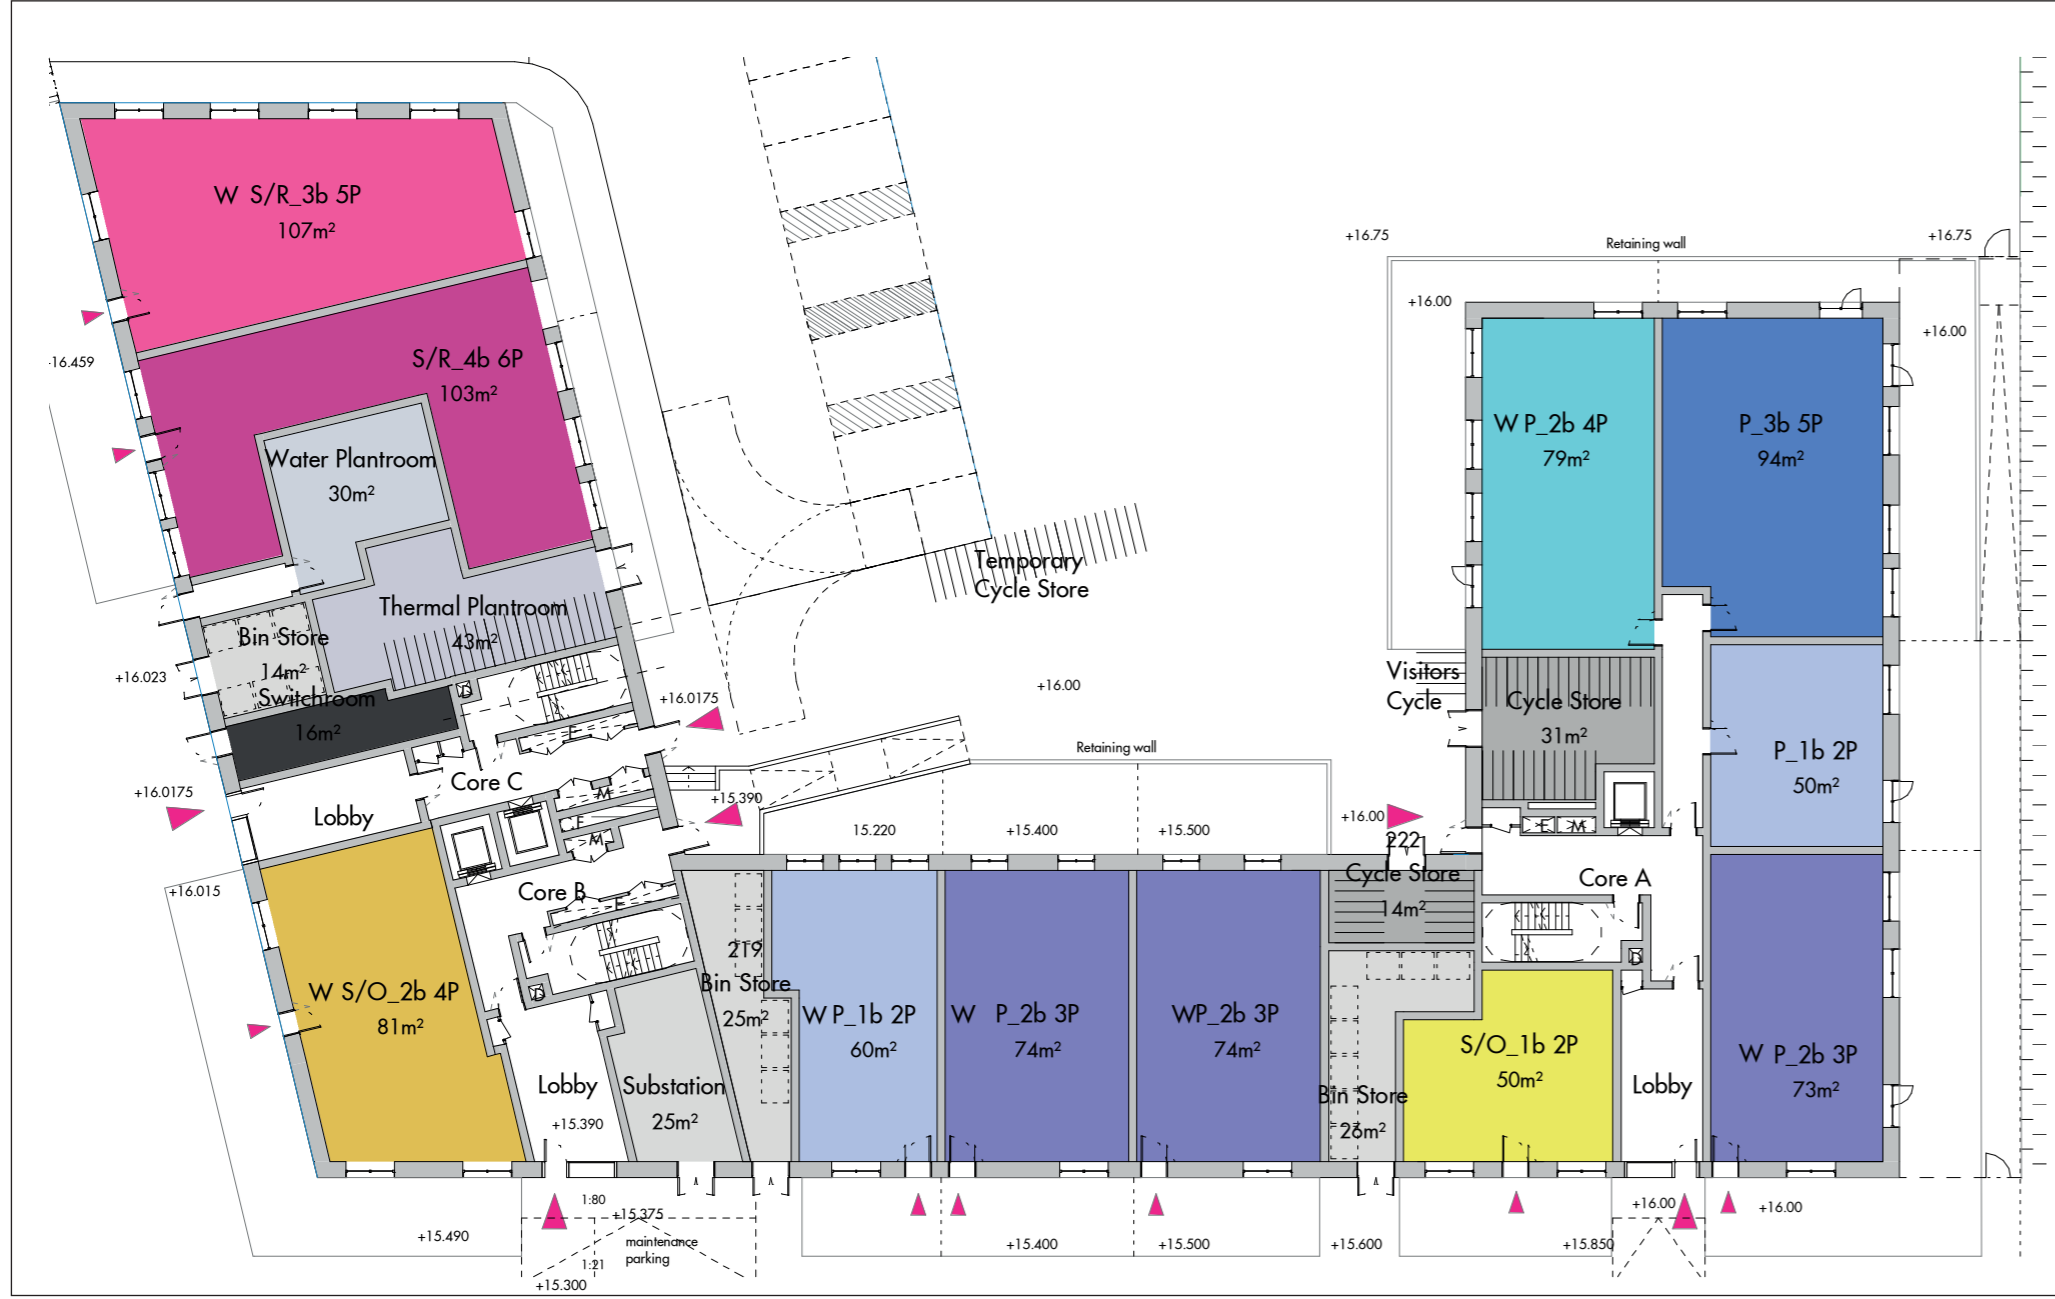

3 ACTON GARDENS PHASE 9.1

TENURE PLANS

Ground level

Level 1

Level 2

Level 3

Level 4

Level 5

Social rented

- 1B 2P
- 2B 4P
- 3B 5P
- 4B 6P

Shared ownership

- 1B 2P
- 2B 4P

Private

- 1B 2P
- 2B 3P
- 2B 4P
- 3B 5P

Tenure Plans

These six plans show the distribution of the different tenure types –

Social Rented -
1B2P, 2B4P, 3B5P, 6B4P

Shared Ownership -
1B2P, 2B3P

Private -
1B2P, 2B3P, 2B4P, 3B5P